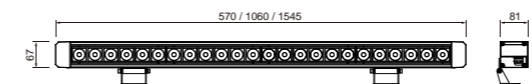

可选配件 Accessories options

	Code
快插接头公	Quick Male Connector 320000542
快插接头母	Quick Female Connector 320000543