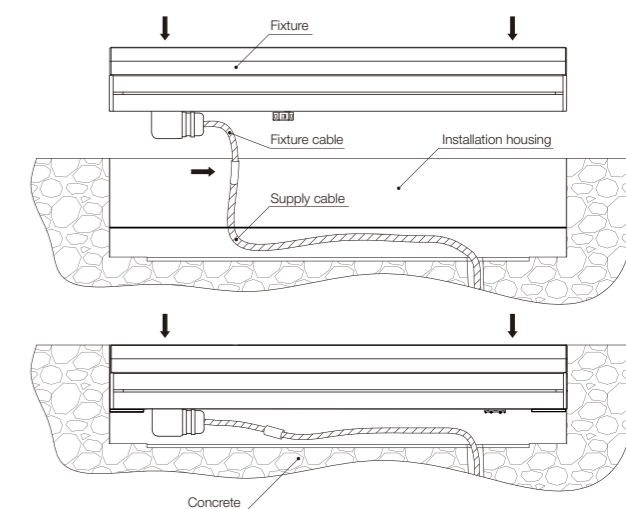

安装示意图 Installation