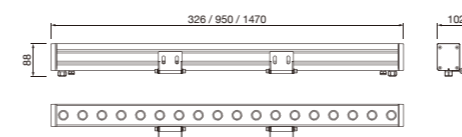

可选配件 Accessories options

	Code
安装支架 Bracket	210004913
快插接头公 Quick Male Connector	320000792
快插接头母 Quick Female Connector	320000793