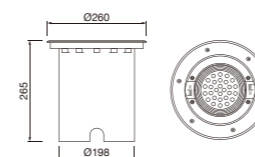

技术参数 Technology data