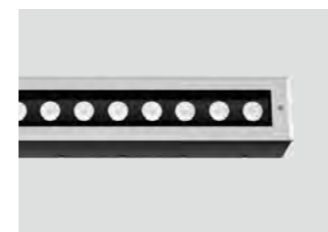

M-09L

Code	Power	LED Qty	Control Options	Input Voltage	Optics	Packing Size	Weight
LED chips - 3535/5050							
M-09LED75-18L100	75W	18	Switch / DMX	DC 24V	TS4/TS15/TE13	1065*240*145/2pcs	21
M-09ALED75-18L100	75W	18	Switch / DMX	DC 24V	TS4/TS15/TE13	1065*240*145/2pcs	21
LED chips - RGBW							
M-09LED75-18RGBWL100	75W	18	DMX	DC 24V	TS4/TS15/TE13	1065*240*145/2pcs	21
M-09ALED75-18RGBWL100	75W	18	DMX	DC 24V	TS4/TS15/TE13	1065*240*145/2pcs	21