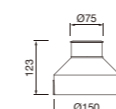

M-215B

Code	Power	LED Qty	Control Options	Input Voltage	Optics	Packing Size	Weight
M-215BLED6-1	6W	1	Switch	DC 24V	15°/30°/50°	320°320°275/8pcs	7.2