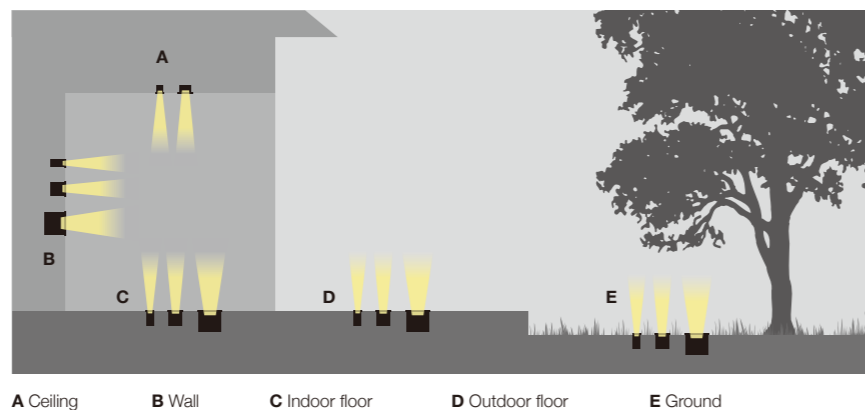

- 应用场合: 广场、建筑物、雕塑、标志物、广告牌等景观照明场所
- Applications: For landscape lighting places such as square, buildings, sculptures, signs and billboards.

安装应用 Installation

灯具可适用于地板、墙面、地面和吸顶多种安装场地应用

Installation in floor / wall / ground / ceiling,
Multiple applications for formal continuity.