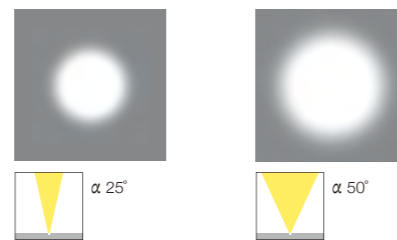

发光角度 Optics