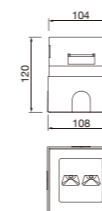

技术参数 Technology data

M-214

Code	Power	LED Qty	Control Options	Input Voltage	Optics	Packing Size	Weight
M-214LED6-2	6W	2	Switch	DC 24V	30°x45° Tilt 15°	475*240*155/8pcs	12.1

LED chips - 3535

安装示意图 Installation