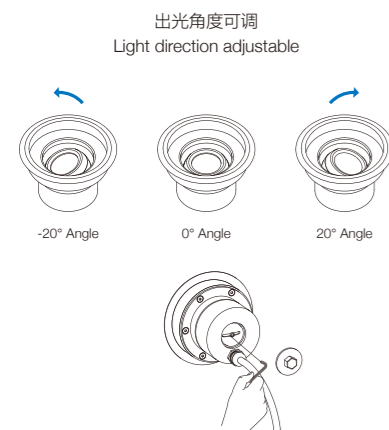

Temperature < 40° C

Diffuser optics versions complete with non-slip glass

Resistance to static load (5000 Kg)

出光效果 Lighting effects

灯具采用特殊光学设计，为视觉舒适性提供最有效的照明解决方案，避免不必要的眩光并减少光污染，出光角度可调

The product apply with special design, providing the most effective lighting solution for visual comfort, avoiding unnecessary glare and reducing light pollution, the light direction adjustable.