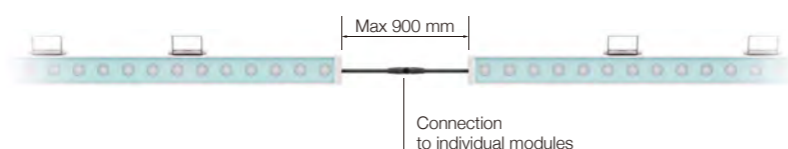

规格选项 Flexibility

此洗墙灯有三个主要尺寸规格，包括单色白光和彩色混光（RGB，RGBW），对于相同长度的灯具，可灵活选择不同光学配件，为每个照明设计方案提供优异的性能和最大的灵活性

This kind of linear is available in 3 main lengths with LED monochrome white and colour light, and each linear has some optics options for wall washing, it provide exceptional performance and maximum flexibility for every lighting design solution.

连接方式 Simplified wiring

每个灯具出线两端配有快速连接器，安装连接灯具非常快速方便，不用打开灯具接线，提升了操作安全性

Each linear with two cables complete with quick-coupling (male / femal) connector, so during these mounting operations, the luminaire is never opened, significantly reducing installation times and cost and at the same time increasing operator safety.

* 单个灯具连接的距离超出允许的标准尺寸，需要单独订购连接件

* When installing individual modules, the distance between them can be increased using special accessories (multicore cable and connectors).

安装应用 Applications

在多种的安装环境中有不同的安装方案以适应建筑照明需求

For different installation system in a broad variety of applications in every architectural context.

发光角度 Optics

技术参数 Technology data

L-02XL

Code	Power	LED Qty	Control Options	Input Voltage	Optics	Packing Size	Weight
LED chips - 3535 L-02LED60-28L150	60W	28	Switch / DMX	110-277V	TL14	1535*235*255/4pcs	19
LED chips - RGBW L-02LED60-28RGBWL150	60W	28	DMX	110-277V	TL14	1535*235*255/4pcs	19.5

L-02L

Code	Power	LED Qty	Control Options	Input Voltage	Optics	Packing Size	Weight
LED chips - 3535 L-02LED36-18L100	36W	18	Switch / DMX	110-277V	TL14	1015*235*255/4pcs	14
LED chips - RGB L-02LED36-18RGBL100	36W	18	DMX	110-277V	TL14	1015*235*255/4pcs	14.5
LED chips - RGBW L-02LED36-18RGBWL100	36W	18	DMX	110-277V	TL14	1015*235*255/4pcs	14.5

L-02S