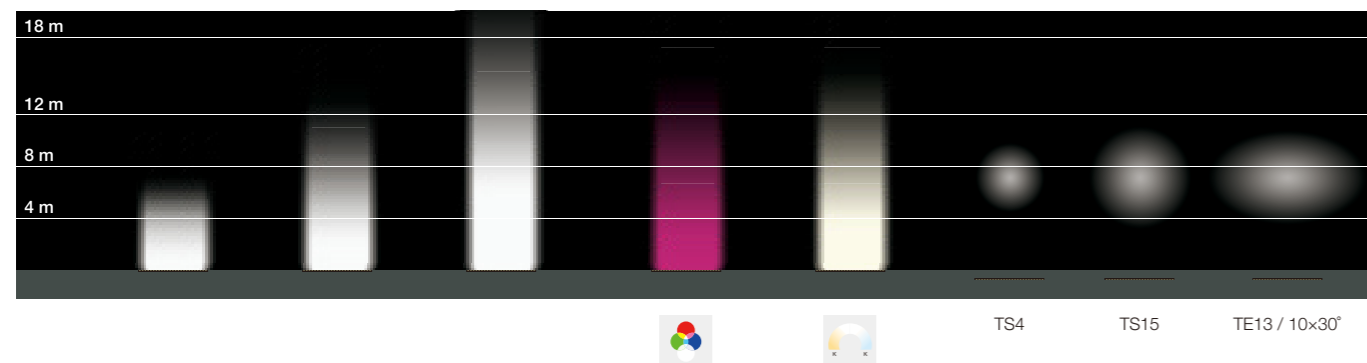

规格选项 Flexibility

此洗墙灯有三个主要尺寸规格，包括单色白光和彩色混光（RGB，RGBW），对于相同长度的灯具，可灵活选择不同光学配件，为每个照明设计方案提供优异的性能和最大的灵活性

This kind of linear is available in 3 main lengths with LED monochrome white and colour light, and each linear has some optical options for wall washing, it provide exceptional performance and maximum flexibility for every lighting design solution.

光学选项 Optical accessories

灯具拥有多款光学配件可选用，为视觉舒适性提供最有效的照明解决方案，避免不必要的眩光并减少光污染

The design has a variety of optical accessories to option, providing the most effective lighting solution for visual comfort, avoiding unnecessary glare and reducing light pollution.

安装应用 Applications

在多种的安装环境中有不同的安装方案以适应建筑照明需求

For different installation system in a broad variety of applications in every architectural context.

出光效果 Lighting effects