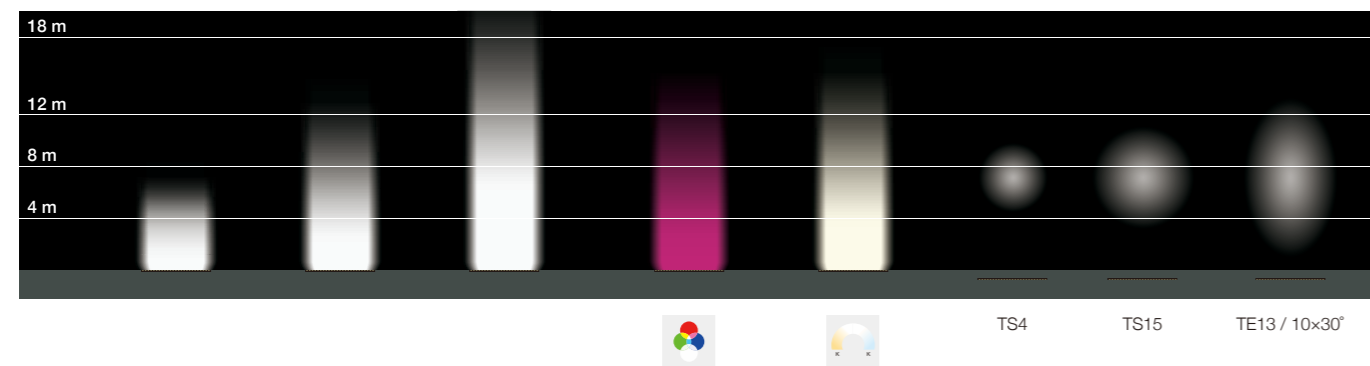

Temperature < 40° C

Diffuser optics versions complete with non-slip glass

Resistance to static load (5000 Kg)

出光效果 Lighting effects

技术参数 Technology data

M-09XL

Code	Power	LED Qty	Control Options	Input Voltage	Optics	Packing Size	Weight
LED chips - 3535/5050							
M-09LED100-27L150	100W	27	Switch / DMX	DC 24V	TS4/TS15/TE13	1545*240*145/2pcs	31
M-09ALED100-27L150	100W	27	Switch / DMX	DC 24V	TS4/TS15/TE13	1545*240*145/2pcs	31
LED chips - RGBW							
M-09LED100-27RGBWL150	100W	27	DMX	DC 24V	TS4/TS15/TE13	1545*240*145/2pcs	31
M-09ALED100-27RGBWL150	100W	27	DMX	DC 24V	TS4/TS15/TE13	1545*240*145/2pcs	31