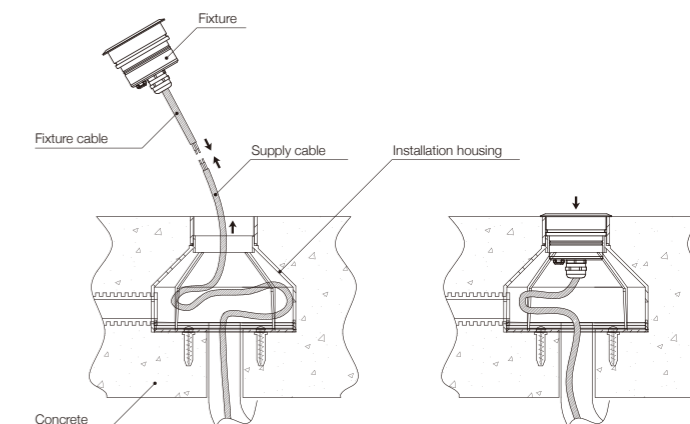

安装示意图 Installation