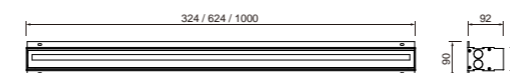

规格选项 Flexibility

此洗墙灯有三个主要尺寸规格，包括单色白光，对于相同长度的灯具，可灵活选择不同光学配件，为每个照明设计方案提供优异的性能和最大的灵活性

This kind of linear is available in 3 main lengths with LED monochrome white, and each linear has some optical options for wall washing, it provide exceptional performance and maximum flexibility for every lighting design solution.

安全性能 Satety performance

装在地面或地板的嵌入式灯具符合标准防滑和抗压要求，触碰灯具表面温度控制在安全标准之内

Ground and floor level recessed luminaires, have different degrees of resistance to torsion and shear, up to 2000 Kg in accordance with EN 60598-2-13.

出光效果 Lighting effects

灯具采用反射出光和特殊玻璃光学设计，为视觉舒适性提供最有效的照明解决方案，避免不必要的眩光并减少光污染

The product apply with reflect optical and special glass design, providing the most effective lighting solution for visual comfort, avoiding unnecessary glare and reducing light pollution.

技术参数 Technology data

M-211L

Code	Power	LED Qty	Control Options	Voltage	Optical	Packing Size	Weight
LED chips - 3014							
M-211LED21-114L100	21W	114	Switch / DMX	DC 24V	100°	1040*300*260/4pcs	16.4

M-211M

Code	Power	LED Qty	Control Options	Voltage	Optical	Packing Size	Weight
LED chips - 3014							
M-211LED14-72L62	14W	72	Switch / DMX	DC 24V	100°	665*300*260/4pcs	13

M-211S

Code	Power	LED Qty	Control Options	Voltage	Optical	Packing Size	Weight
LED chips - 3014							
M-211LED7-36L32	7W	36	Switch / DMX	DC 24V	100°	365*300*260/4pcs	8.4

安装示意图 Installation