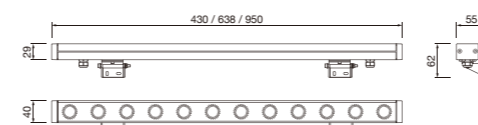

可选配件 Accessories options

	Code
安装支架 Bracket	210004912
快插接头公 Quick Male Connector	320000542
快插接头母 Quick Female Connector	320000543