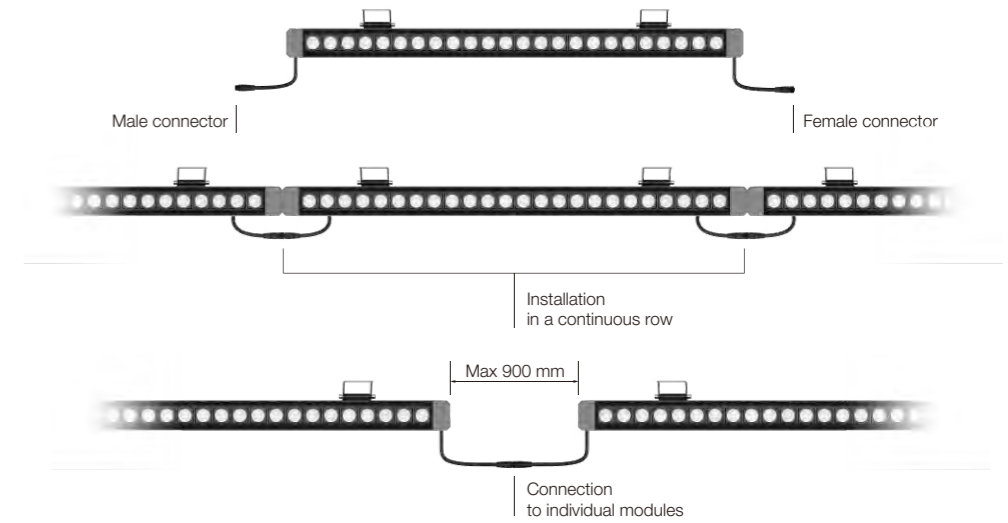

顶装
Ceiling-mounted

可调节壁挂式
Wall-mounted with adjustable arms

可调节壁挂式
Wall-mounted with adjustable arms

出光效果 Lighting effects

连接方式 Simplified wiring

每个灯具出线两端配用快速连接器，安装连接灯具非常快速方便

Each linear with two cables complete with quick-coupling (male / femal) connector, so during these mounting operations.

* 单个灯具连接的距离超出允许的标准尺寸，需要单独订购连接件

* When installing individual modules, the distance between them can be increased using special accessories (multicore cable and connectors).

技术参数 Technology data

L-09XL

Code	Power	LED Qty	Control Options	Input Voltage	Optics	Packing Size	Weight
LED chips - 3535/5050							
L-09LED100-36L150	100W	36	Switch / DMX	220-240V	TS4/TS15/TS40/TS60	1580*300*120/2pcs	17/2pcs
L-09ALED100-36L150	100W	36	Switch / DMX	220-240V	TS4/TS15/TS40/TS60	1580*300*120/2pcs	17/2pcs
LED chips - RGBW							
L-09LED100-36RGBWL150	100W	36	DMX	220-240V	TE13	1580*300*120/2pcs	17/2pcs