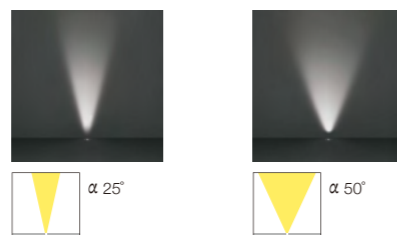

发光角度 Optics