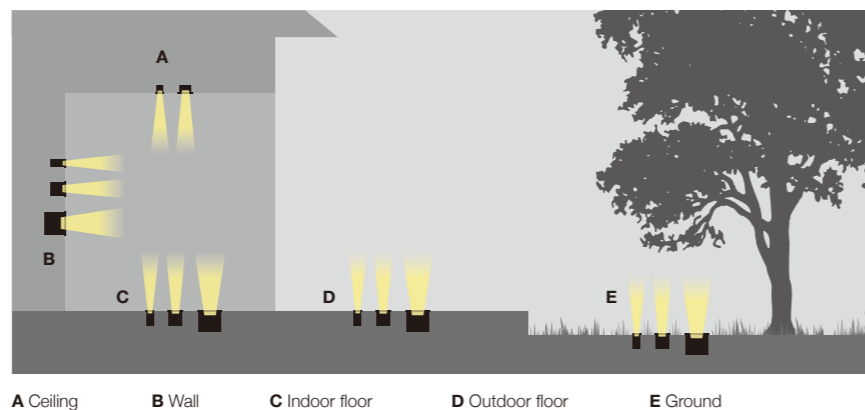

安装应用 Installation

灯具可适用于地板、墙面、地面和吸顶多种安装场地应用

Installation in floor / wall / ground / ceiling,
Multiple applications for formal continuity.