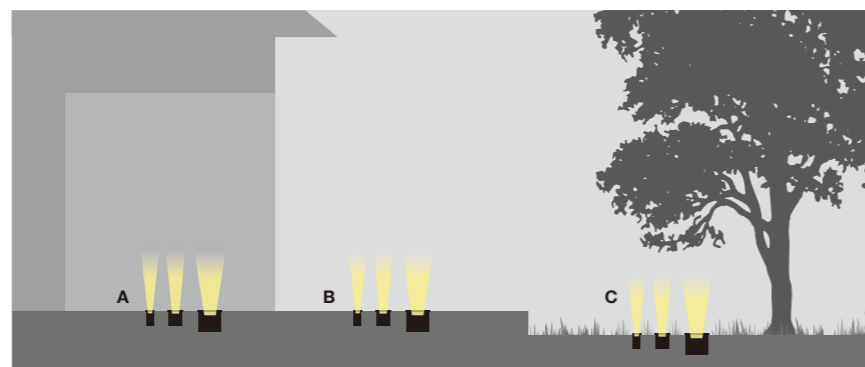

安装应用 Installation

灯具可适用于地板和地面多种安装场地应用

Installation in floor / ground, Multiple applications for formal continuity.

A Indoor floor B Outdoor floor C Ground

Application for wall washer

Application for tree light washer