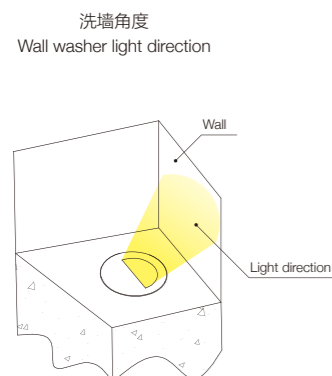

Temperature < 40° C

Diffuser optics versions complete with non-slip glass

Resistance to static load (5000 Kg)

Installed flush with floor

出光效果 Lighting effects

灯具采用特殊光学设计，为视觉舒适性提供最有效的照明解决方案，避免不必要的眩光并减少光污染

The product apply with special design, providing the most effective lighting solution for visual comfort, avoiding unnecessary glare and reducing light pollution.