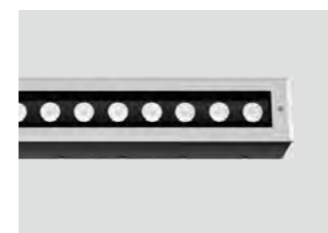

技术参数 Technology data

M-09XL

Code	Power	LED Qty	Control Options	Input Voltage	Optics	Packing Size	Weight
LED chips - 3535/5050							
M-09LED100-27L150	100W	27	Switch / DMX	DC 24V	TS4/TS15/TE13	1545*240*145/2pcs	31
M-09ALED100-27L150	100W	27	Switch / DMX	DC 24V	TS4/TS15/TE13	1545*240*145/2pcs	31
LED chips - RGBW							
M-09LED100-27RGBWL150	100W	27	DMX	DC 24V	TS4/TS15/TE13	1545*240*145/2pcs	31
M-09ALED100-27RGBWL150	100W	27	DMX	DC 24V	TS4/TS15/TE13	1545*240*145/2pcs	31