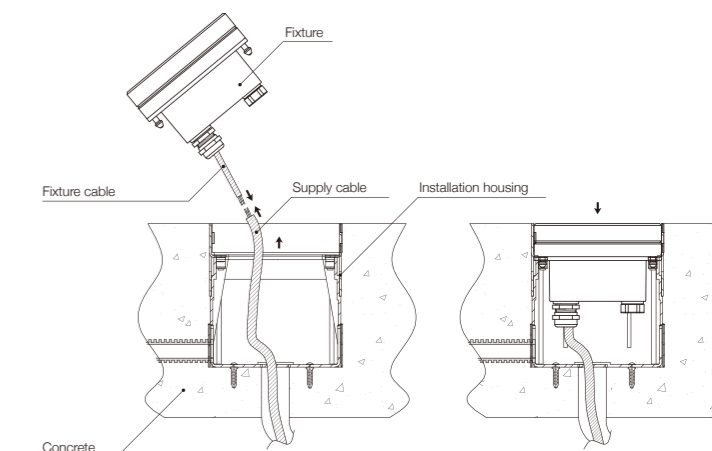

技术参数 Technology data

M-214

Code	Power	LED Qty	Control Options	Input Voltage	Optics	Packing Size	Weight
M-214LED6-2	6W	2	Switch	DC 24V	30°x45° Tilt 15°	475*240*155/8pcs	12.1

LED chips - 3535

安装示意图 Installation