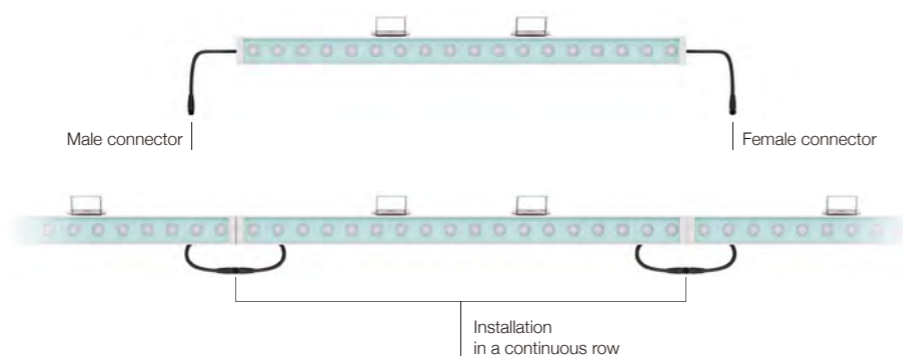

规格选项 Flexibility

此洗墙灯有三个主要尺寸规格，包括单色白光和彩色混光（RGB，RGBW），对于相同长度的灯具，可灵活选择不同光学配件，为每个照明设计方案提供优异的性能和最大的灵活性

This kind of linear is available in 3 main lengths with LED monochrome white and colour light, and each linear has some optics options for wall washing, it provide exceptional performance and maximum flexibility for every lighting design solution.

L=326mm / P=12W

L=950mm / P=36W

L=1470mm / P=60W

连接方式 Simplified wiring

每个灯具出线两端配有快速连接器，安装连接灯具非常快速方便，不用打开灯具接线，提升了操作安全性

Each linear with two cables complete with quick-coupling (male / femal) connector, so during these mounting operations, the luminaire is never opened, significantly reducing installation times and cost and at the same time increasing operator safety.

* 单个灯具连接的距离超出允许的标准尺寸，需要单独订购连接件

* When installing individual modules, the distance between them can be increased using special accessories (multicore cable and connectors).

安装应用 Applications

在多种的安装环境中有不同的安装方案以适应建筑照明需求