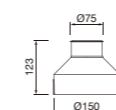

M-215A

Code	Power	LED Qty	Control Options	Input Voltage	Optics	Packing Size	Weight
M-215ALED6-1	6W	1	Switch	DC 24V	30°x45° Tilt 15°	320°320°275/8pcs	7.2