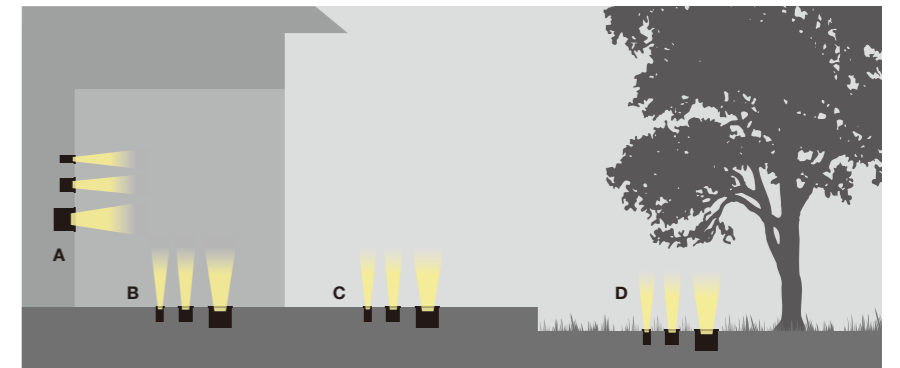

Temperature < 40° C

Diffuser optics versions complete with non-slip glass

Resistance to static load (5000 Kg)

安装应用 Installation

灯具可适用于地板、墙面和地面多种安装场地应用

Installation in floor / wall / ground, Multiple applications for formal continuity.