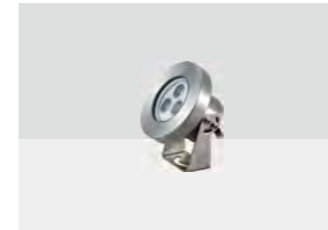

技术参数 Technology data

N-01

Code	Power	LED Qty	Control Options	Input Voltage	Optics	Packing Size	Weight
LED chips - 3535 N-01LED6-3	6W	3	Switch	DC 24V	25° / 50°	370*250*150/6pcs	7
LED chips - RGBW N-01LED6-3RGBW	6W	3	DMX	DC 24V	25° / 50°	370*250*150/6pcs	7