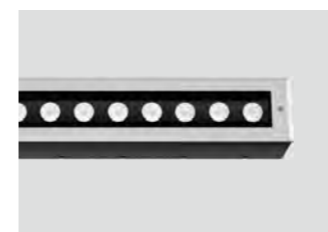

M-09S

Code	Power	LED Qty	Control Options	Input Voltage	Optics	Packing Size	Weight
LED chips - 3535/5050							
M-09LED30-9L55	30W	9	Switch / DMX	DC 24V	TS4/TS15/TE13	575*270*245/4pcs	22
M-09ALED30-9L55	30W	9	Switch / DMX	DC 24V	TS4/TS15/TE13	575*270*245/4pcs	22
LED chips - RGBW							
M-09LED30-9RGBWL55	30W	9	DMX	DC 24V	TS4/TS15/TE13	575*270*245/4pcs	22
M-09ALED30-9RGBWL55	30W	9	DMX	DC 24V	TS4/TS15/TE13	575*270*245/4pcs	22