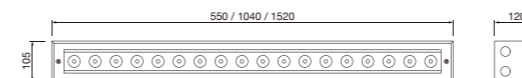

规格选项 Flexibility

此洗墙灯有三个主要尺寸规格，包括单色白光和彩色混光（RGB，RGBW），对于相同长度的灯具，可灵活选择不同光学配件，为每个照明设计方案提供优异的性能和最大的灵活性

This kind of linear is available in 3 main lengths with LED monochrome white and colour light, and each linear has some optical options for wall washing, it provide exceptional performance and maximum flexibility for every lighting design solution.

光学配件 Optical accessories

灯具拥有多款光学配件可选用，为视觉舒适性提供最有效的照明解决方案，避免不必要的眩光并减少光污染

The design has a variety of optical accessories to option, providing the most effective lighting solution for visual comfort, avoiding unnecessary glare and reducing light pollution.

安全性能 Safety performance

装在地面或地板的嵌入式灯具符合标准防滑和抗压要求，触碰灯具表面温度控制在安全标准之内

Ground and floor level recessed luminaires, have different degrees of resistance to torsion and shear, up to 5000 Kg in accordance with EN 60598-2-13.

出光效果 Lighting effects

技术参数 Technology data

M-09XL

Code	Power	LED Qty	Control Options	Input Voltage	Optics	Packing Size	Weight
LED chips - 3535/5050							
M-09LED100-27L150	100W	27	Switch / DMX	DC 24V	TS4/TS15/TE13	1545*240*145/2pcs	31
M-09ALED100-27L150	100W	27	Switch / DMX	DC 24V	TS4/TS15/TE13	1545*240*145/2pcs	31
LED chips - RGBW							
M-09LED100-27RGBWL150	100W	27	DMX	DC 24V	TS4/TS15/TE13	1545*240*145/2pcs	31
M-09ALED100-27RGBWL150	100W	27	DMX	DC 24V	TS4/TS15/TE13	1545*240*145/2pcs	31

M-09L