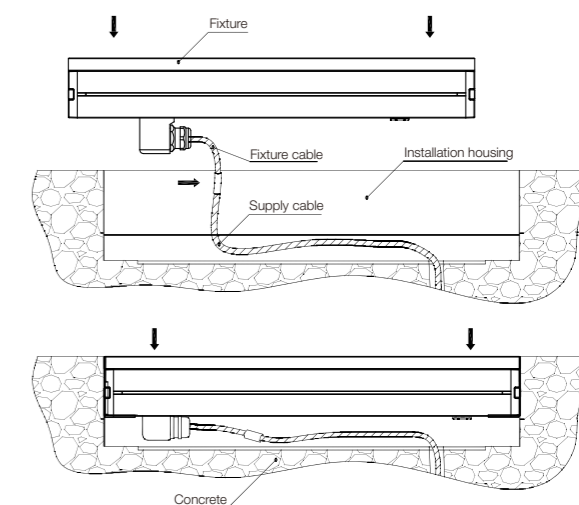

安装示意图 Installation