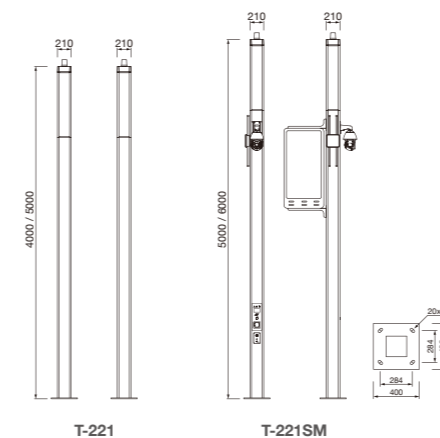

应用透镜 Optics application

技术参数 Technology data

T-221

Code	Power	LED Qty	Optics	Weight	Pcs/20"	Pcs/40"
LED chips - 5050						
T-221LED60-24H400	60W	24	TM1A24/TM3A24	57	95	213
T-221LED60-24H500	60W	24	TM1A24/TM3A24	66	91	189

T-221SM

Code	Power	LED Qty	Optics	Weight	Pcs/20"	Pcs/40"
LED chips - 5050						
T-221SMLED60-24H400	60W	24	TM1A24/TM3A24	77	80	180
T-221SMLED60-24H500	60W	24	TM1A24/TM3A24	88	70	160
T-221SMLED60-24H600	60W	24	TM1A24/TM3A24	99	60	140