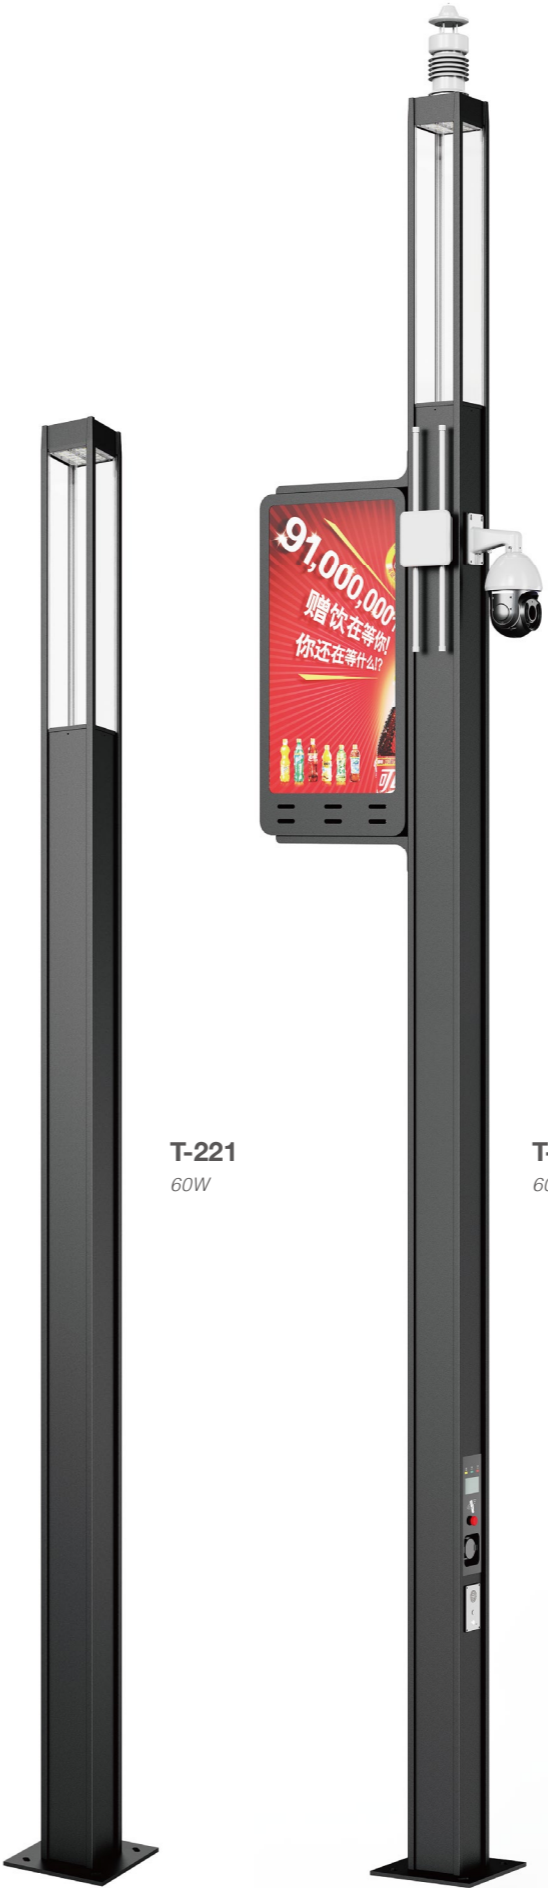

Smart Lighting

充电桩 + 安防监控 + 广告发布
Charging + Security + Advertisement

一款集多功能智能设备的景观庭院灯，灯具造型简单，可根据客户需求定制需要功能模块。

A integrated intelligent garden lighting which has multiple functions and can be customized according to the needs of customers.

T-221
60W

T-221SM
60W

简述 Description

- 铝压铸上盖和铝合金型材灯柱，根据需要切割成不同灯杆高度，PC透明塑料罩
- 灯具配光有2种形式，顶部SMD光源，具有很高视觉舒适性
- 驱动有0-10V / DALI / 编程电源选择，20KV浪涌保护器
- 模块式电器部件，安装更换方便
- 防紫外线聚氨酯塑粉喷涂表面，盐雾测试可以达1000小时以上
- 无生物蓝光危害风险，符合EN62471: 2008标准
- 道路灯智能远程控制系统可选，可以与远程管理系统兼容
- 所有外部螺钉均为304不锈钢材质

- Die-casting aluminium top cover, extruded aluminium column pole, the height according to the client required, PC transparent diffuser.
- There are two forms of light distribution: Asymmetric and symmetric optics, top SMD light source, it has good visual comfortable light effect.
- High quality LED chips, Driver with 0-10V/DALI/programmed options, and with surge protection up to 20KV.
- LED module is used inside, Integrated electrical components which is easy to install and replace.
- Surface anti-ultraviolet pure polyester powder painting, Corrosion resistance can be more than 1000 hours.
- No photo-biological risk, (no risk linked to infrared, blue light and UV radiation) in accordance with EN 62471:2008.
- Street lighting control used with smart control technology. It can be compatible with remote management system.
- All external screws are made of 304 stainless steel.

应用透镜 Optics application

技术参数 Technology data

T-221

Code	Power	LED Qty	Optics	Weight	Pcs/20"	Pcs/40"
LED chips - 5050						
T-221LED60-24H400	60W	24	TM1A24/TM3A24	57	95	213
T-221LED60-24H500	60W	24	TM1A24/TM3A24	66	91	189