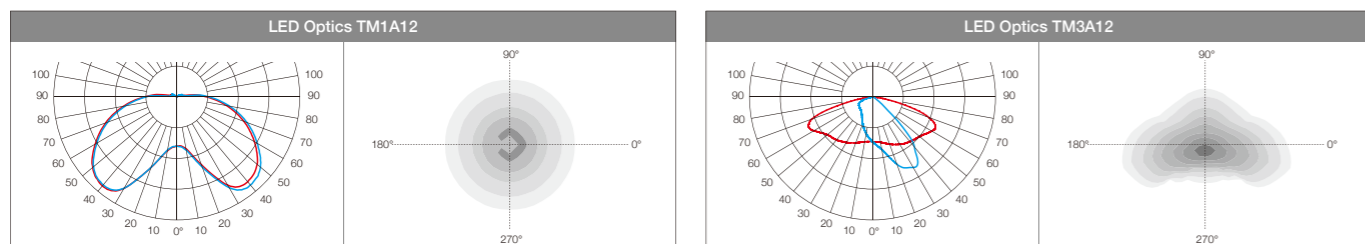

应用透镜 Optics application

技术参数 Technology data

T-221

Code	Power	LED Qty	Optics	Weight	Pcs/20"	Pcs/40"
LED chips - 5050						
T-221LED60-24H400	60W	24	TM1A24/TM3A24	57	95	213
T-221LED60-24H500	60W	24	TM1A24/TM3A24	66	91	189