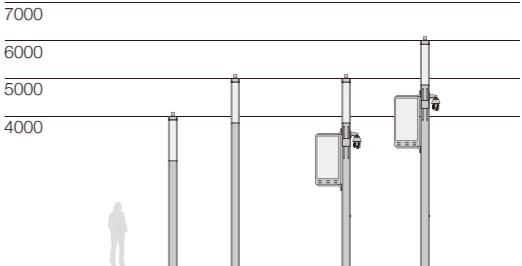

T-221
60W

T-221SM
60W

简述 Description

- 铝压铸上盖和铝合金型材灯柱，根据需要切割成不同灯杆高度，PC透明塑料罩
- 灯具配光有2种形式，顶部SMD光源，具有很高视觉舒适性
- 驱动有0-10V / DALI / 编程电源选择，20KV浪涌保护器
- 模块式电器部件，安装更换方便
- 防紫外线聚氨酯塑粉喷涂表面，盐雾测试可以达1000小时以上
- 无生物蓝光危害风险，符合EN62471: 2008标准
- 道路灯智能远程控制系统可选，可以与远程管理系统兼容
- 所有外部螺钉均为304不锈钢材质

- Die-casting aluminium top cover, extruded aluminium column pole, the height according to the client required, PC transparent diffuser.
- There are two forms of light distribution: Asymmetric and symmetric optics, top SMD light source, it has good visual comfortable light effect.
- High quality LED chips, Driver with 0-10V/DALI/programmed options, and with surge protection up to 20KV.
- LED module is used inside, Integrated electrical components which is easy to install and replace.
- Surface anti-ultraviolet pure polyester powder painting, Corrosion resistance can be more than 1000 hours.
- No photo-biological risk, (no risk linked to infrared, blue light and UV radiation) in accordance with EN 62471:2008.
- Street lighting control used with smart control technology. It can be compatible with remote management system.
- All external screws are made of 304 stainless steel.

应用透镜 Optics application

技术参数 Technology data

T-221

Code	Power	LED Qty	Optics	Weight	Pcs/20"	Pcs/40"
LED chips - 5050						
T-221LED60-24H400	60W	24	TM1A24/TM3A24	57	95	213
T-221LED60-24H500	60W	24	TM1A24/TM3A24	66	91	189

T-221SM

Code	Power	LED Qty	Optics	Weight	Pcs/20"	Pcs/40"
LED chips - 5050						
T-221SMLED60-24H400	60W	24	TM1A24/TM3A24	77	80	180
T-221SMLED60-24H500	60W	24	TM1A24/TM3A24	88	70	160
T-221SMLED60-24H600	60W	24	TM1A24/TM3A24	99	60	140