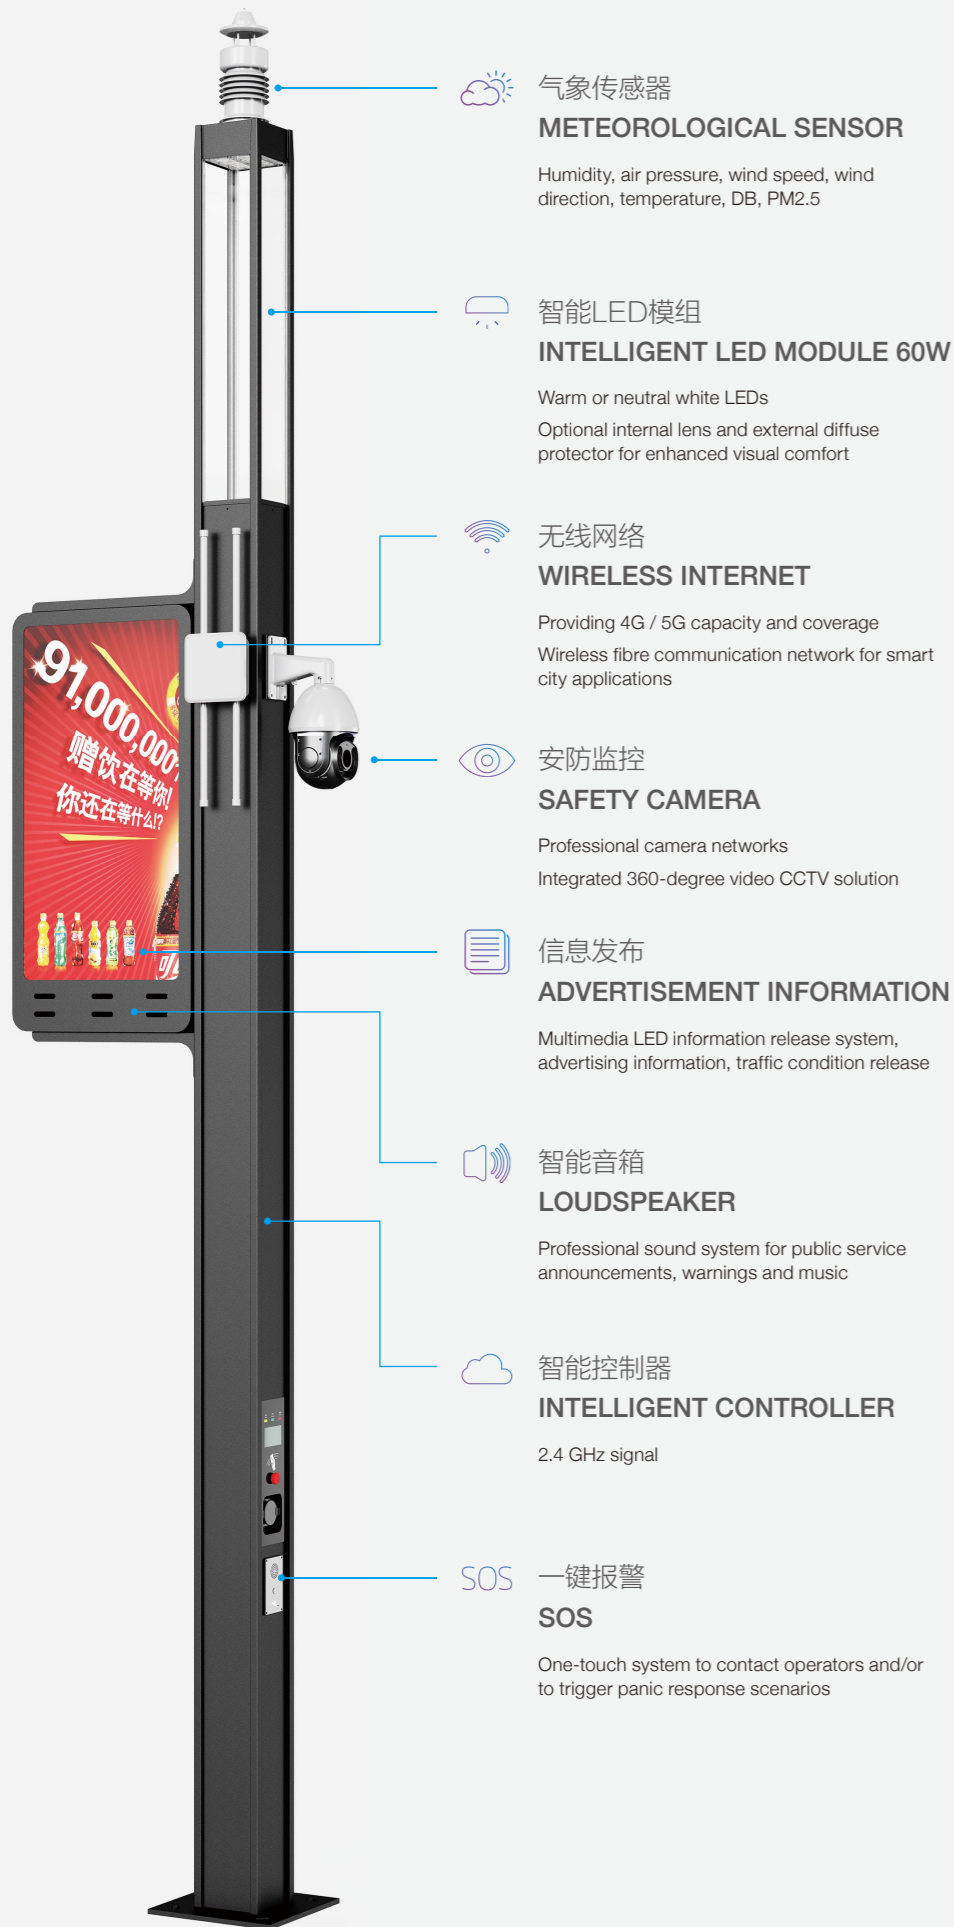

Smart Lighting

充电桩 + 安防监控 + 广告发布
Charging + Security + Advertisement

一款集多功能智能设备的景观庭院灯，灯具造型简单，可根据客户需求定制需要功能模块。

A integrated intelligent garden lighting which has multiple functions and can be customized according to the needs of customers.

T-221
60W

T-221SM
60W

简述 Description

- 铝压铸上盖和铝合金型材灯柱，根据需要切割成不同灯杆高度，PC透明塑料罩
- 灯具配光有2种形式，顶部SMD光源，具有很高视觉舒适性
- 驱动有0-10V / DALI / 编程电源选择，20KV浪涌保护器
- 模块式电器部件，安装更换方便
- 防紫外线聚氨酯塑粉喷涂表面，盐雾测试可以达1000小时以上
- 无生物蓝光危害风险，符合EN62471: 2008标准
- 道路灯智能远程控制系统可选，可以与远程管理系统兼容
- 所有外部螺钉均为304不锈钢材质

- Die-casting aluminium top cover, extruded aluminium column pole, the height according to the client required, PC transparent diffuser.
- There are two forms of light distribution: Asymmetric and symmetric optics, top SMD light source, it has good visual comfortable light effect.
- High quality LED chips, Driver with 0-10V/DALI/programmed options, and with surge protection up to 20KV.
- LED module is used inside, Integrated electrical components which is easy to install and replace.
- Surface anti-ultraviolet pure polyester powder painting, Corrosion resistance can be more than 1000 hours.
- No photo-biological risk, (no risk linked to infrared, blue light and UV radiation) in accordance with EN 62471:2008.
- Street lighting control used with smart control technology. It can be compatible with remote management system.
- All external screws are made of 304 stainless steel.